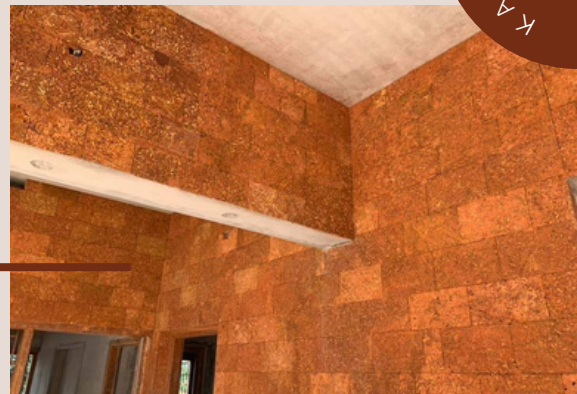

Adorn Pillars, Arcs, Steps, and Gardens with Kannur Chenkallu

Kannur Chenkallu tiles enhance the aesthetic appeal of any home by adding sophistication to pillars, arcs, steps, and gardens. Their natural texture and rich colors seamlessly blend with outdoor and indoor spaces, offering a harmonious mix of tradition and modernity.